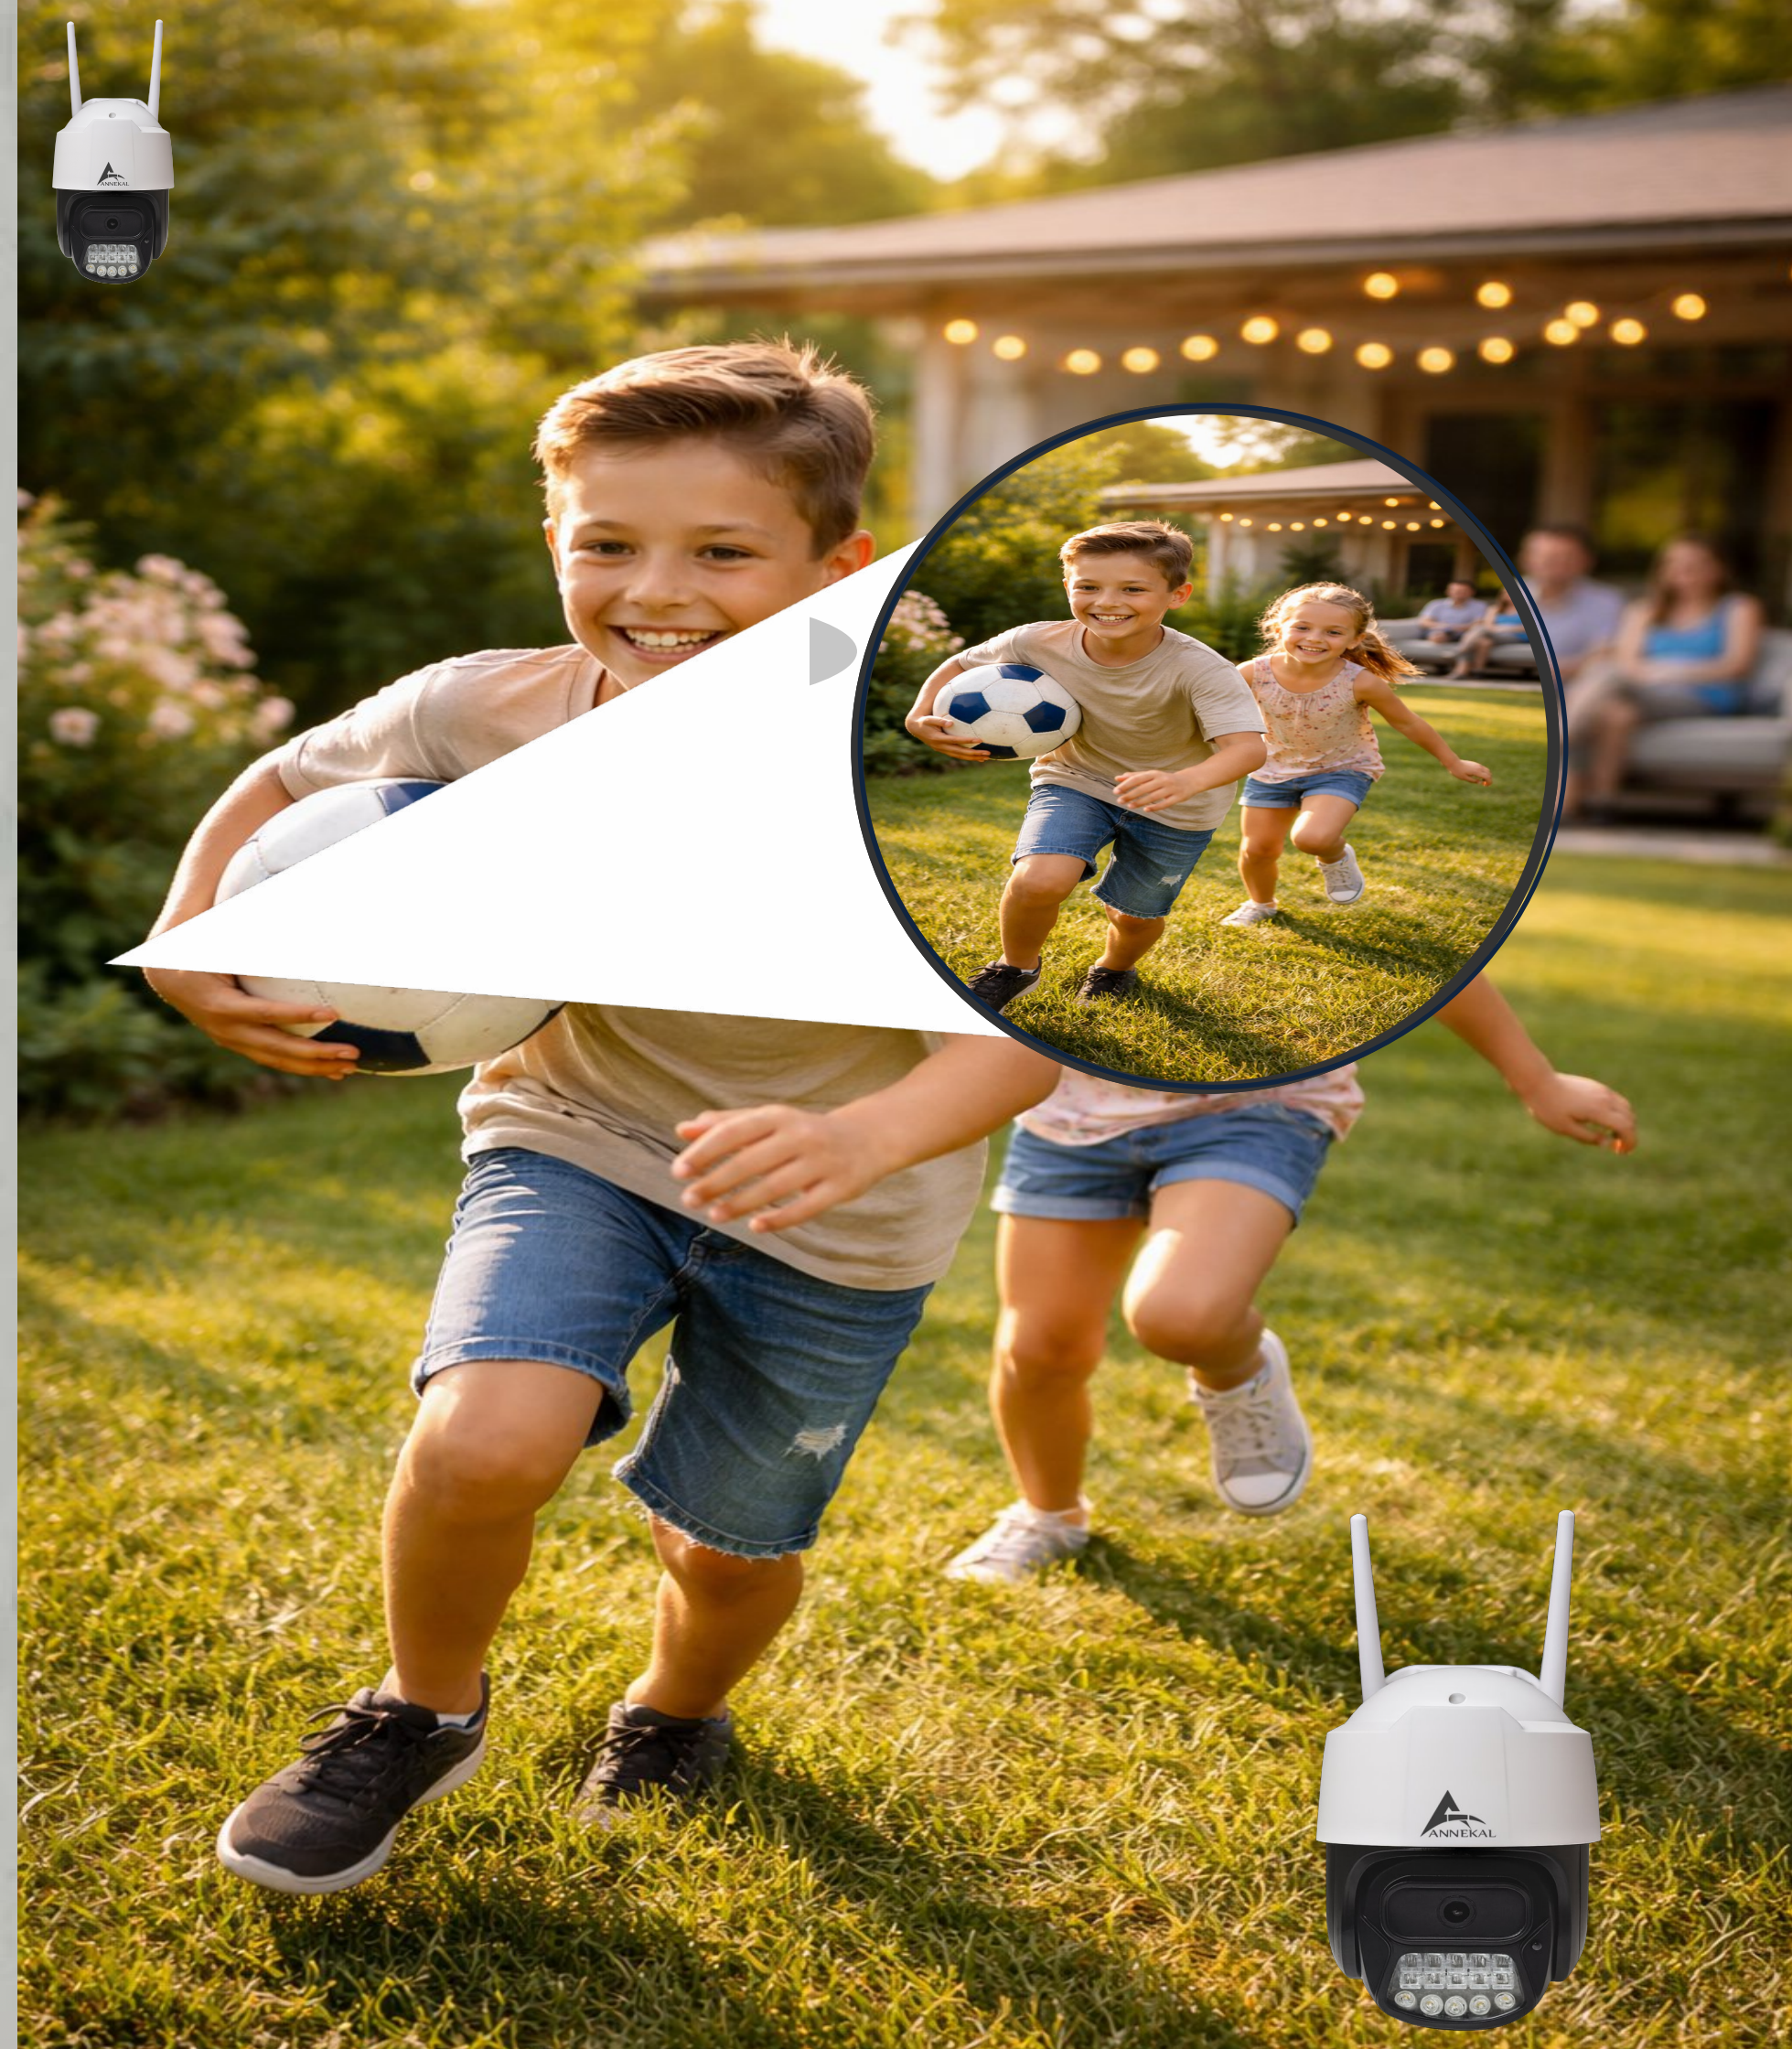

O-KAM PRO
**Smart Home
Wi-Fi Pan/Tilt
Security Camera**

**AN-WIFI-WPT5C30MP - 3MP Outdoor
Wi-Fi PT Camera**

Introducing the All-New

ANNEKAL Trusted Core The Soul of Smart Surveillance

YOUR TRUST – OUR COMMITMENT

Strong Encryption
High-Security Crypto
Advanced Data Protection

Tamper Resistant

Advanced tamper-resistant housing ensures uninterrupted surveillance even in challenging environments.

Advanced Data Security

Advanced security technologies, ensuring all videos, recordings, and user information remain safe, private, and encrypted at every stage.

720P
Standard security camera

2MP
ANNEKAL + O - KAM PRO

3MP WIFI PAN/ TILT Camera

Designed to represent an enhanced picture quality in Quad HD video so that every detail can be viewed with vivid clarity and a pixilated video feed can be avoided.

Supports Motion Tracking

Motion Tracking – Smart Security That Follows Every Move
Stay one step ahead with Intelligent Motion Tracking.
The camera automatically detects movement and smoothly follows the subject in real time, ensuring nothing goes unnoticed.