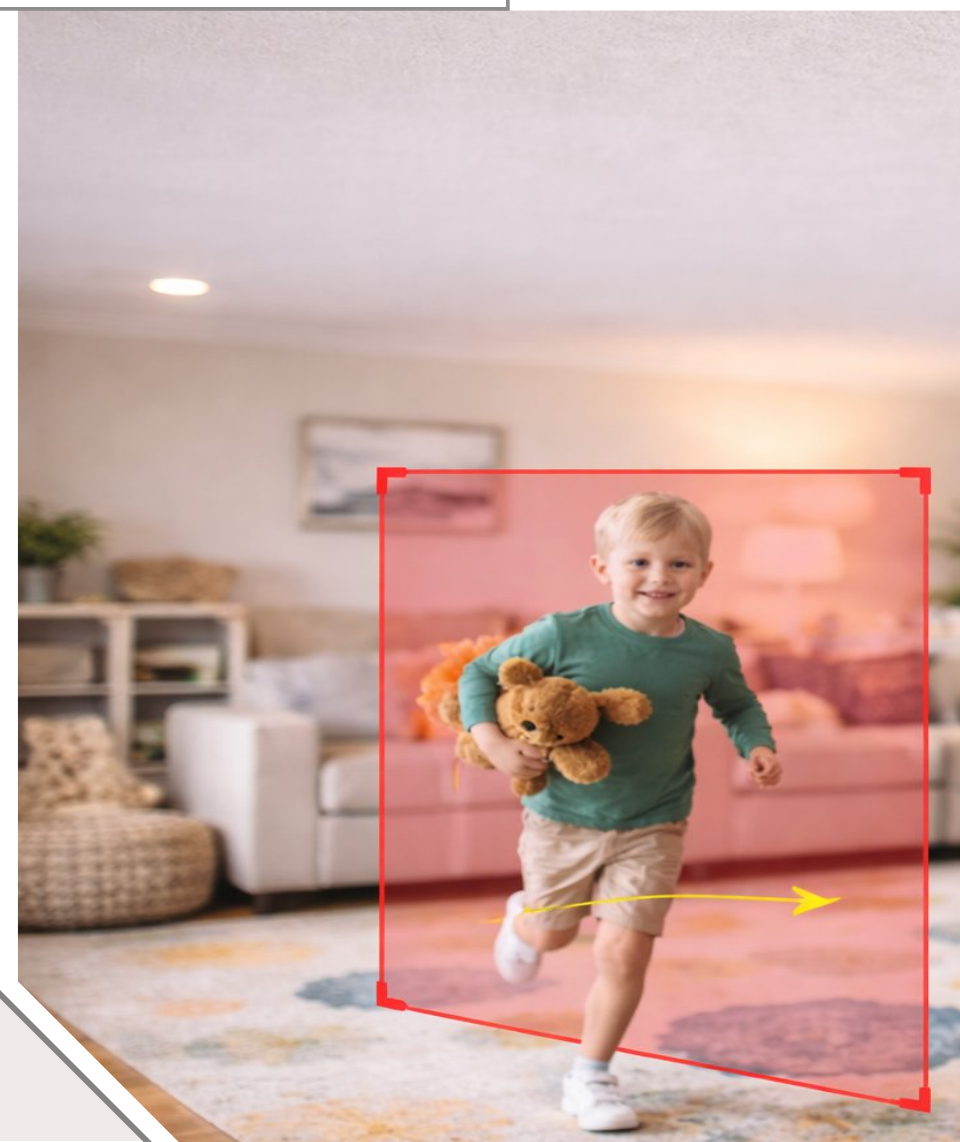

### Advanced Data Security

Advanced security technologies, ensuring all videos, recordings, and user information remain safe, private, and encrypted at every stage.

2MP  
ANNEKAL + O - KAM PRO

## 2MP PAN/ TILT Camera

Designed to represent an enhanced picture quality in Quad HD video so that every detail can be viewed with vivid clarity and a pixilated video feed can be avoided.

## Supports Motion Tracking

Motion Tracking – Smart Security That Follows Every Move  
Stay one step ahead with Intelligent Motion Tracking.  
The camera automatically detects movement and smoothly follows the subject in real time, ensuring nothing goes unnoticed.