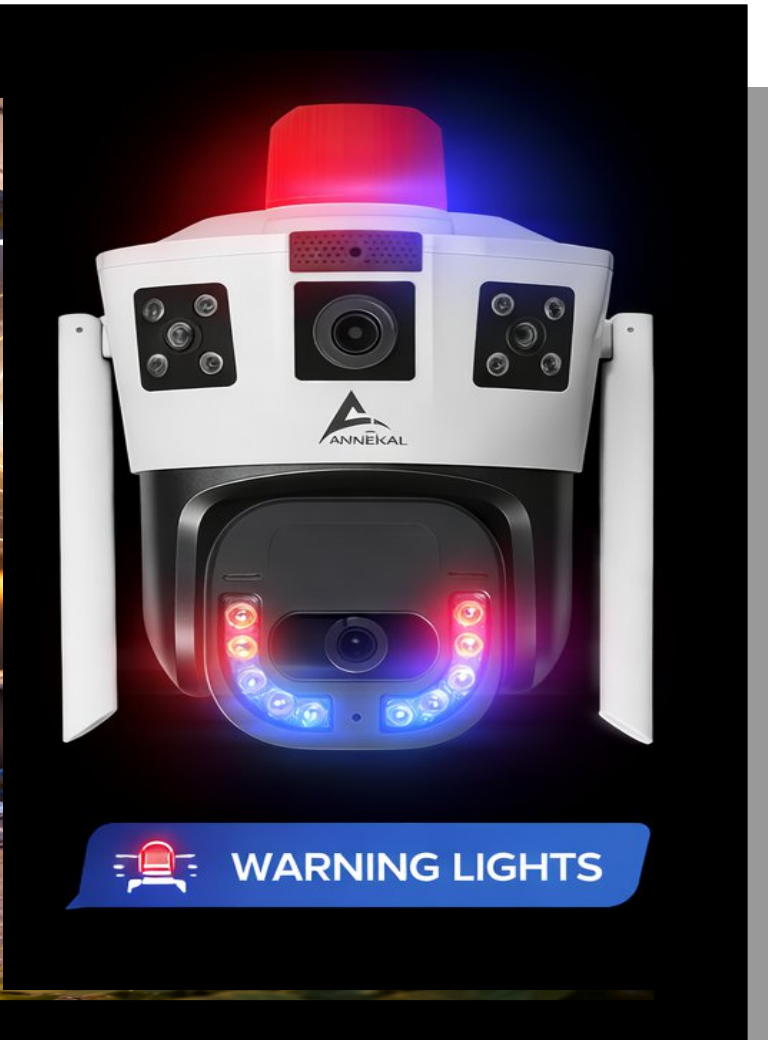

Sound Detection

Advanced **Sound Detection** technology instantly identifies unusual sounds and alerts you in real time, adding an extra layer of security beyond motion detection. Get real-time notifications on your mobile when sound is detected.