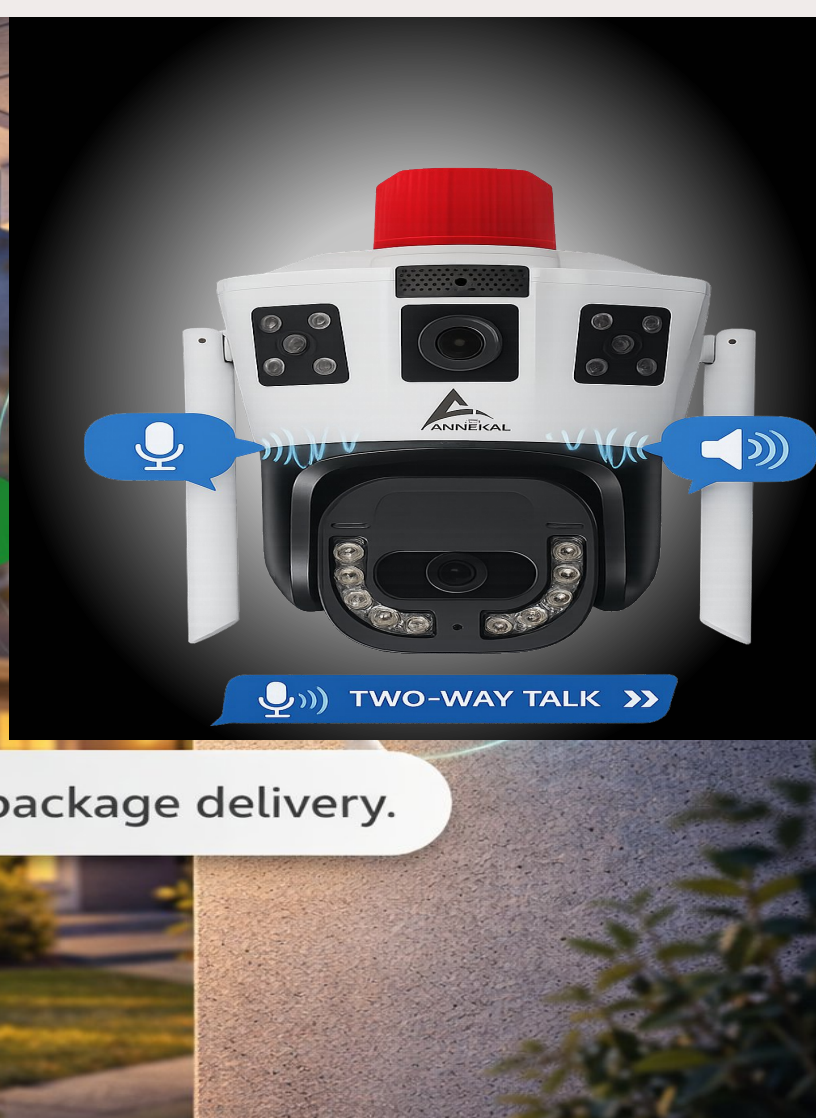

## Sound Detection

Advanced **Sound Detection** technology instantly identifies unusual sounds and alerts you in real time, adding an extra layer of security beyond motion detection. Get real-time notifications on your mobile when sound is detected.

# View & 2WayTalk

See. Speak. Stay Connected. With View & Talk technology, you can watch live footage and communicate instantly through your camera—anytime, from anywhere. Speak to visitors, family members, or staff directly from your mobile phone.