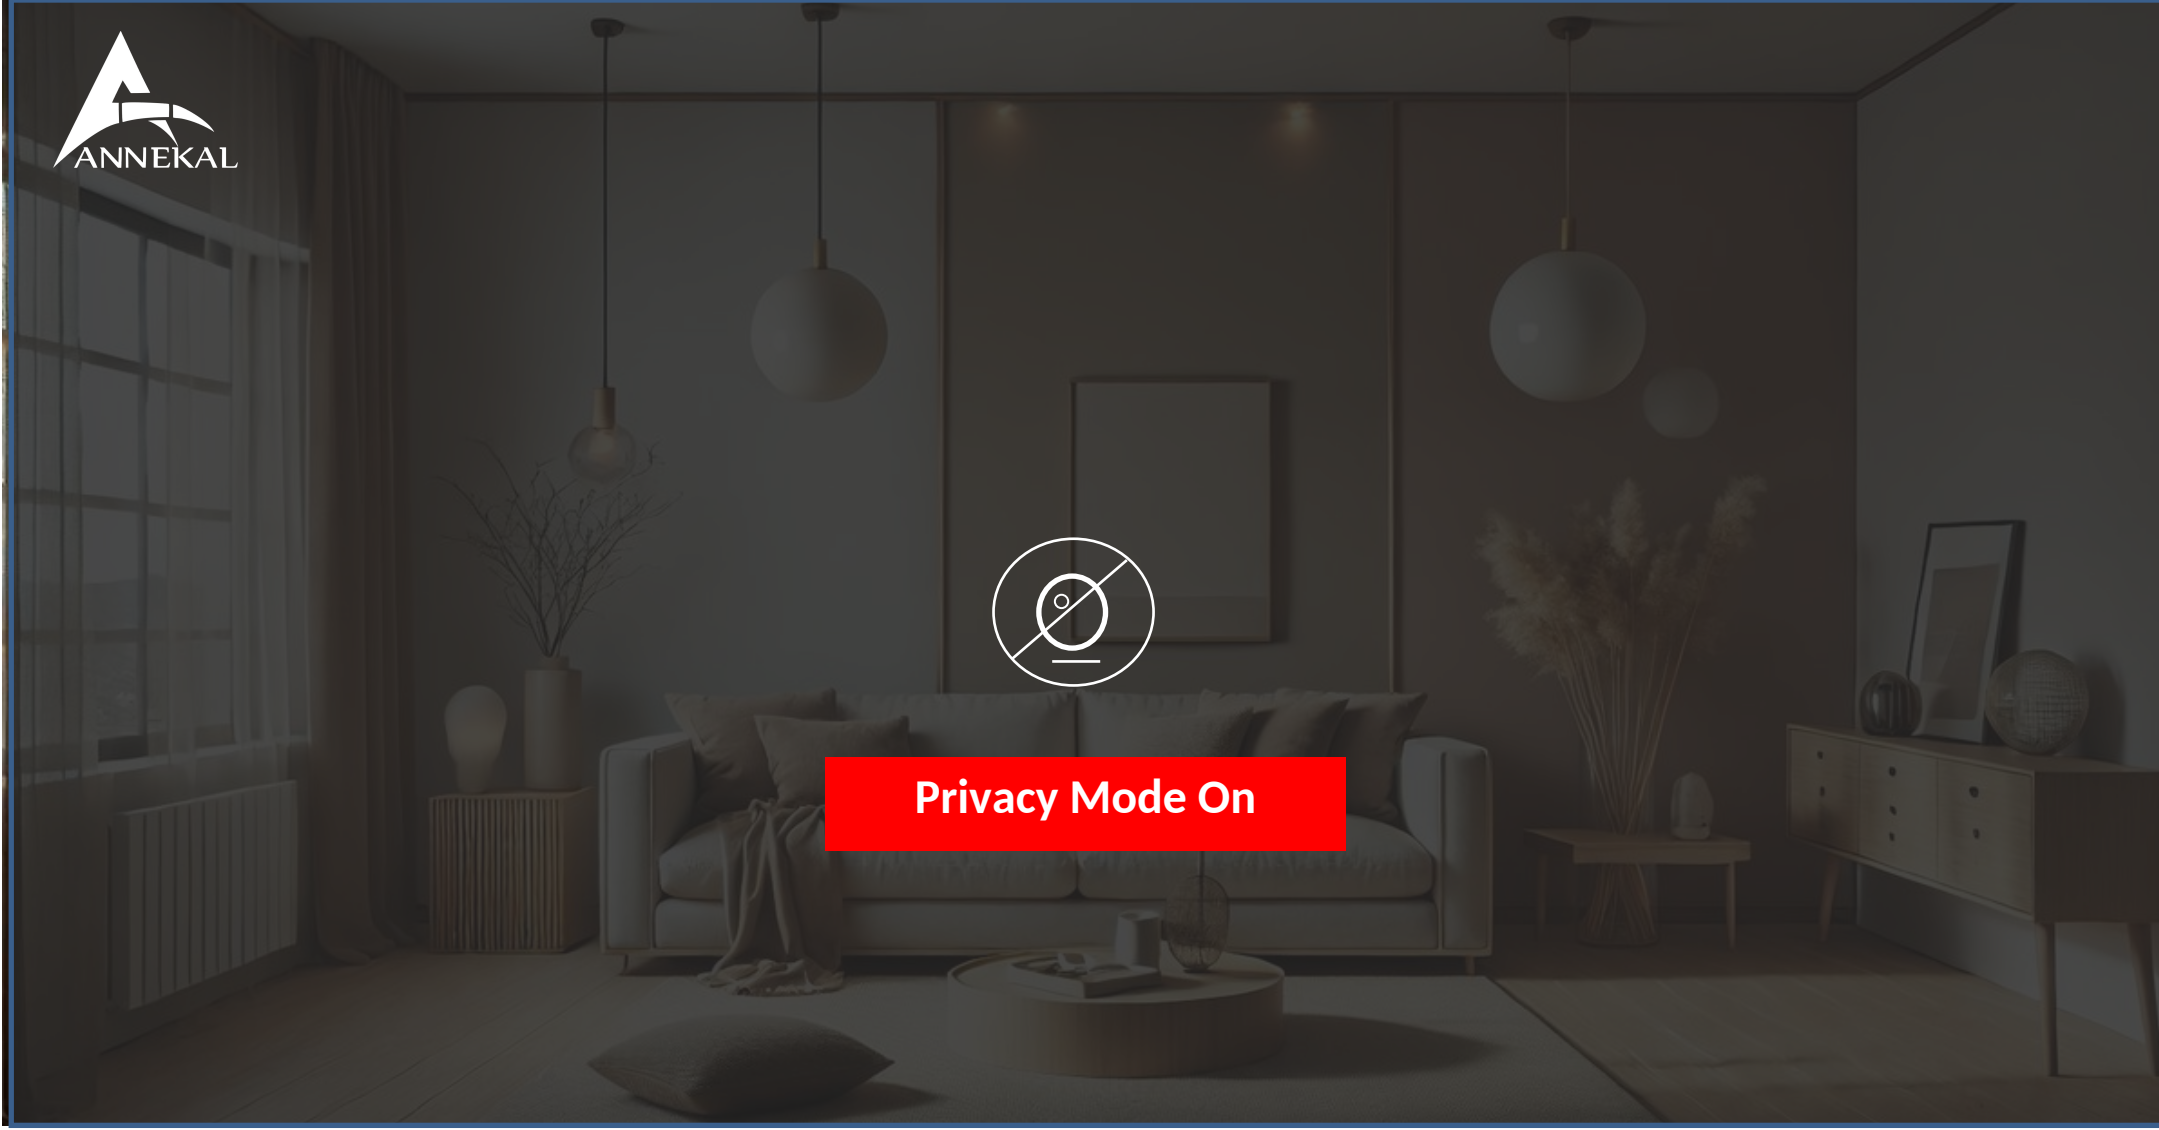

Privacy Mode

Your Space. Your Control. With **Privacy Mode**, your camera respects your personal moments by instantly disabling live view and recording whenever you choose. **Privacy Mode – Security when you need it. Privacy when you don't.**

IR Night Vision/ IR Color Night

Clear Security Even in Complete Darkness
Protect your space day and night with advanced **IR Night Vision** technology. The camera automatically switches to infrared mode, delivering clear black-and-white footage even in zero light.

IR Night Vision
SEE CLEARLY IN THE DARK

HD CAMERA VIEW

COLOR NIGHT VISION

IR NIGHT VISION

SPOTLIGHT

WARNING LIGHTS