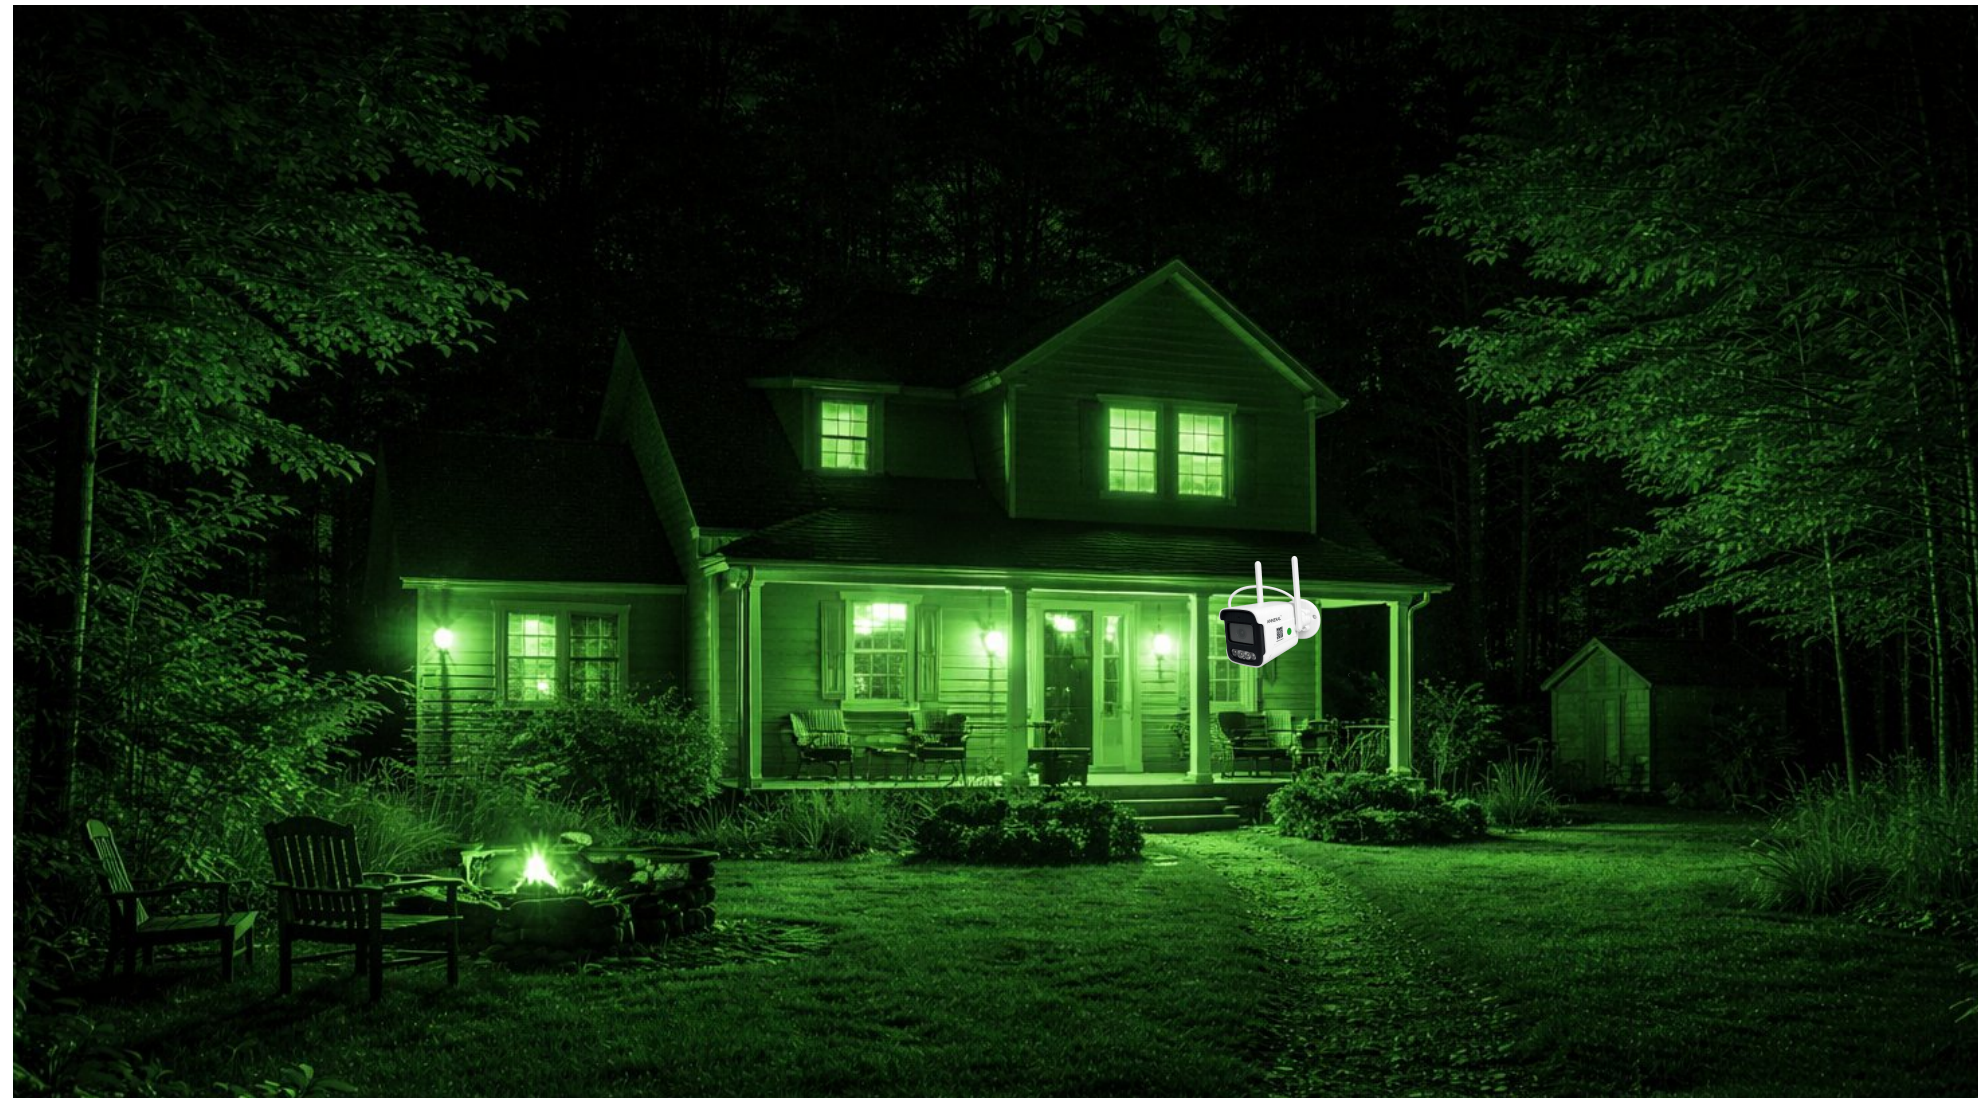

IR Night Vision/ IR Color Night

Clear Security Even in Complete Darkness
Protect your space day and night with advanced **IR Night Vision** technology. The camera automatically switches to infrared mode, delivering clear black-and-white footage even in zero light.