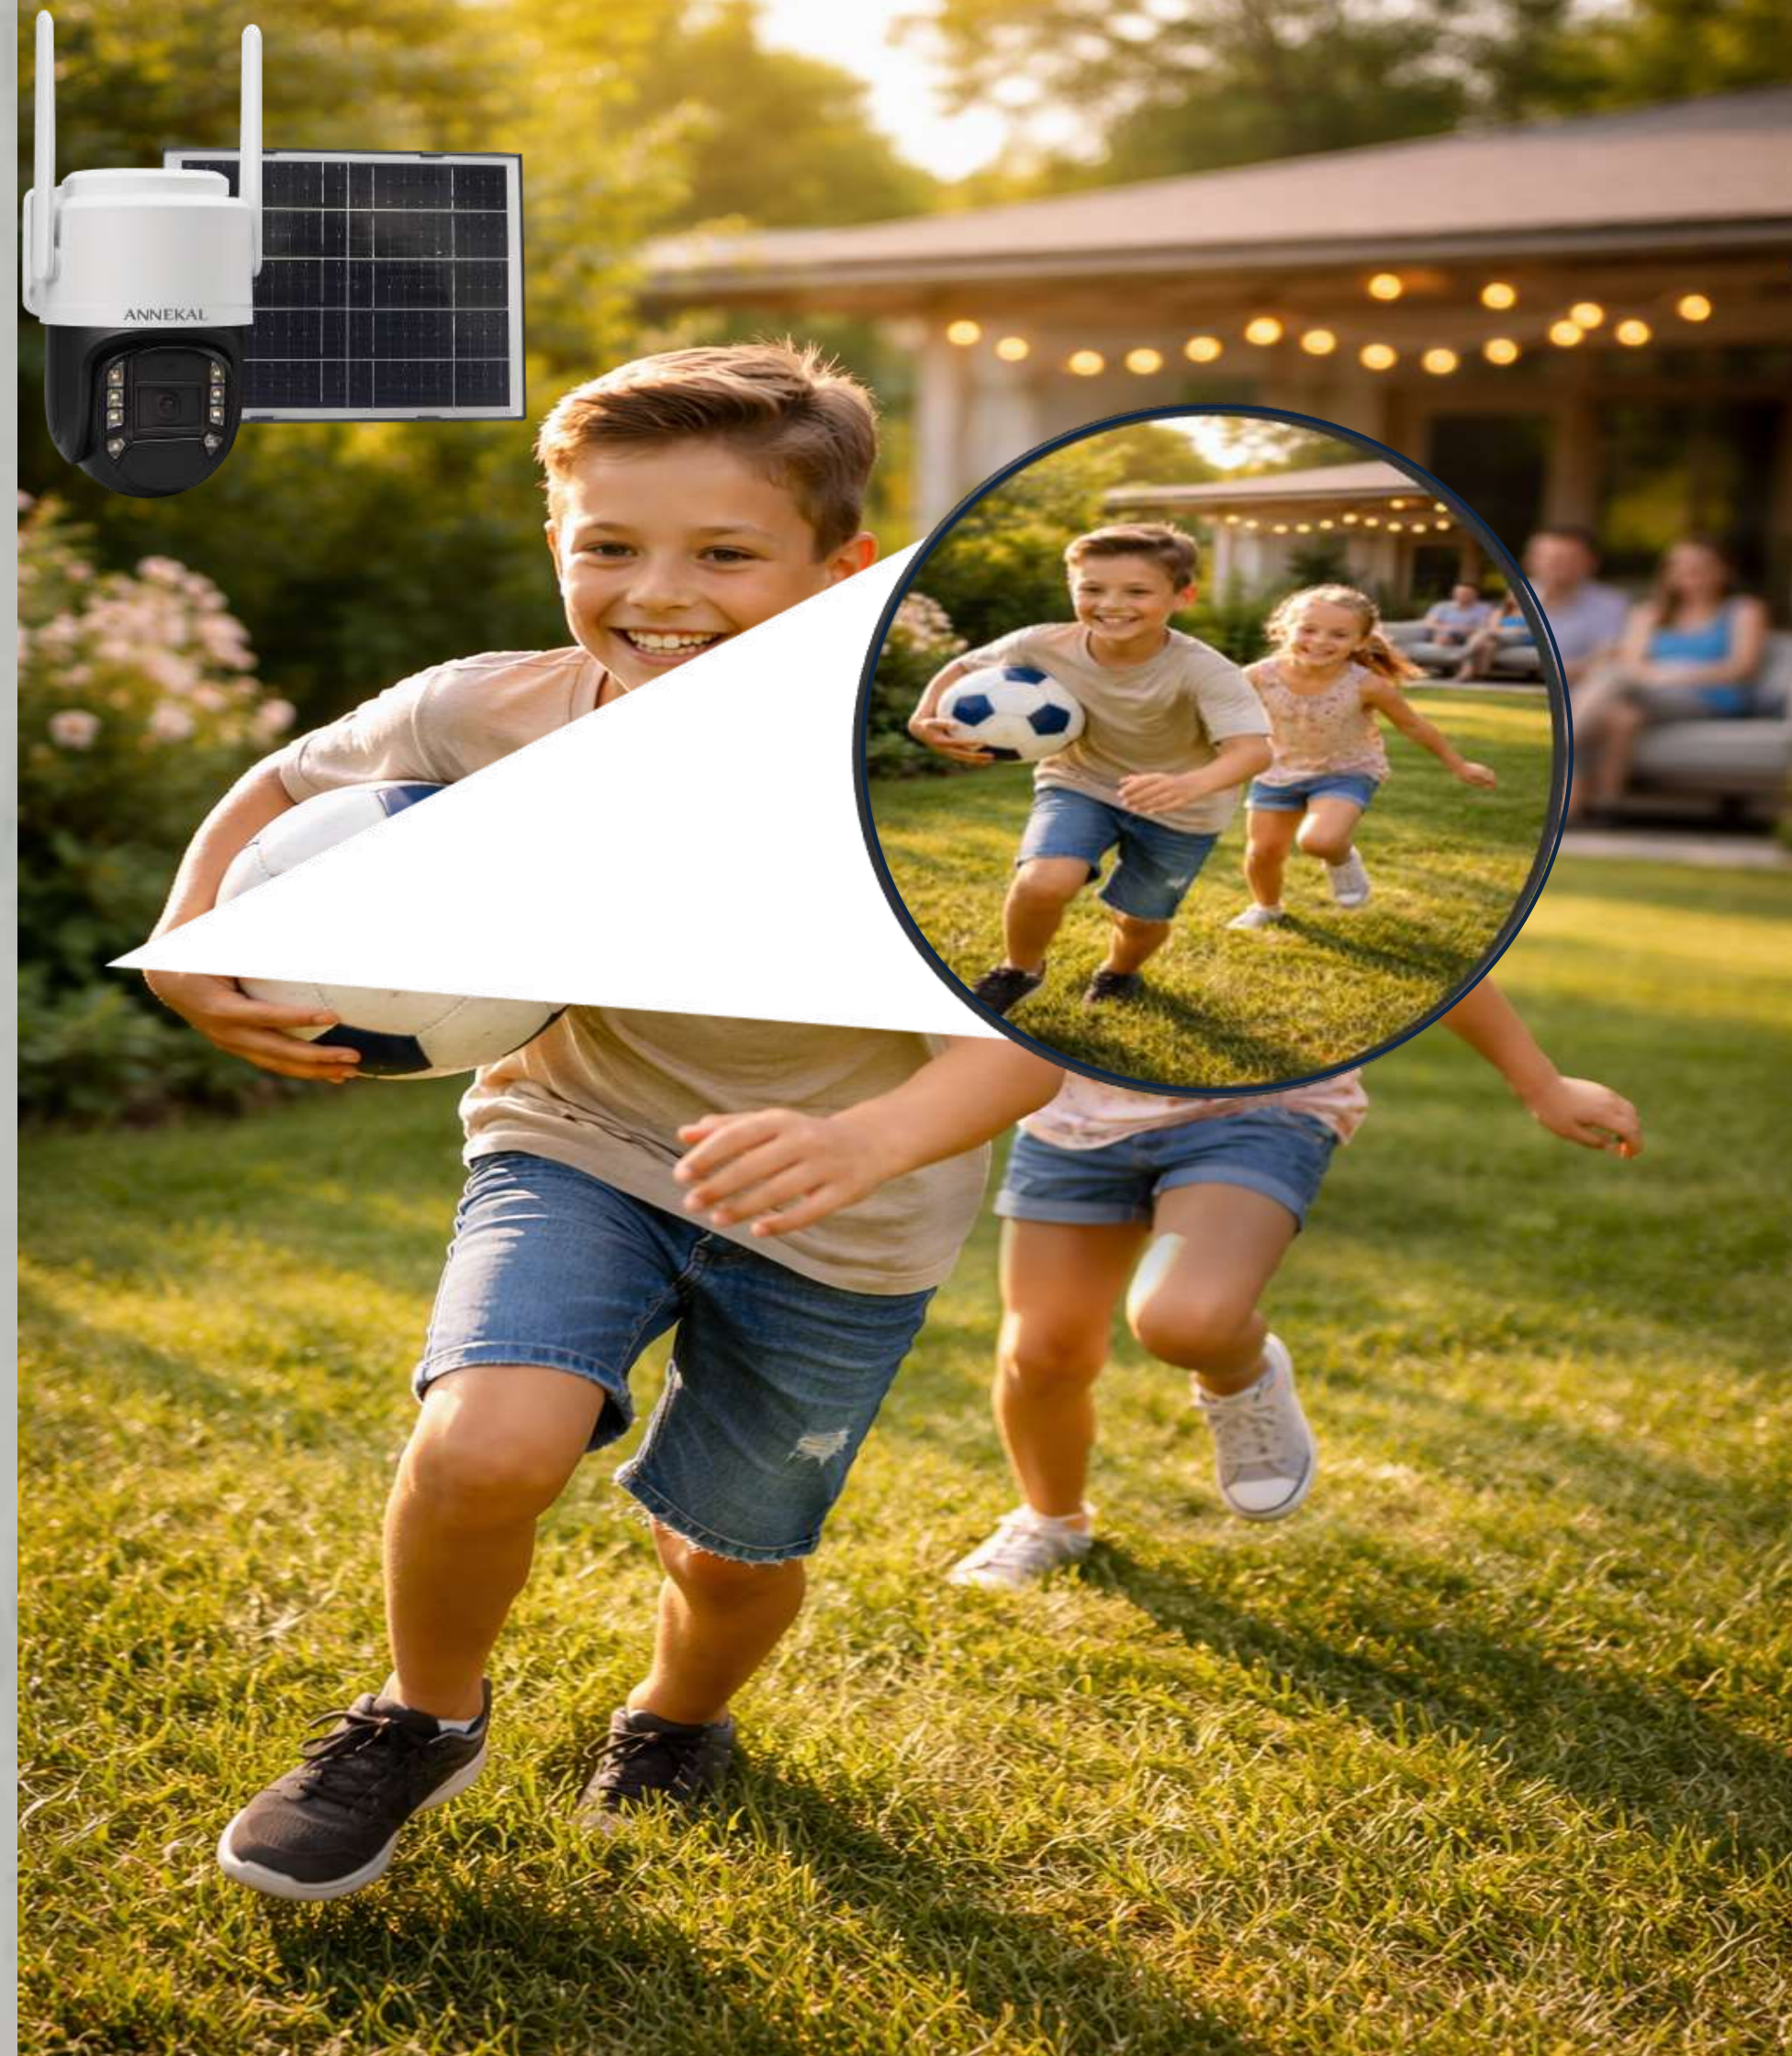

**O-KAM PRO**  
**Smart Home**  
**Wi-Fi Pan/Tilt**  
**Security Camera**

**AN-4GS-02-PTS-3M-OKAM PRO - 3MP**  
4G Solar Wi-Fi PTZ Outdoor Camera

## 3MP 4G Solar WiFi PAN/ TILT Camera

Designed to represent an enhanced picture quality in Quad HD video so that every detail can be viewed with vivid clarity and a pixilated video feed can be avoided.