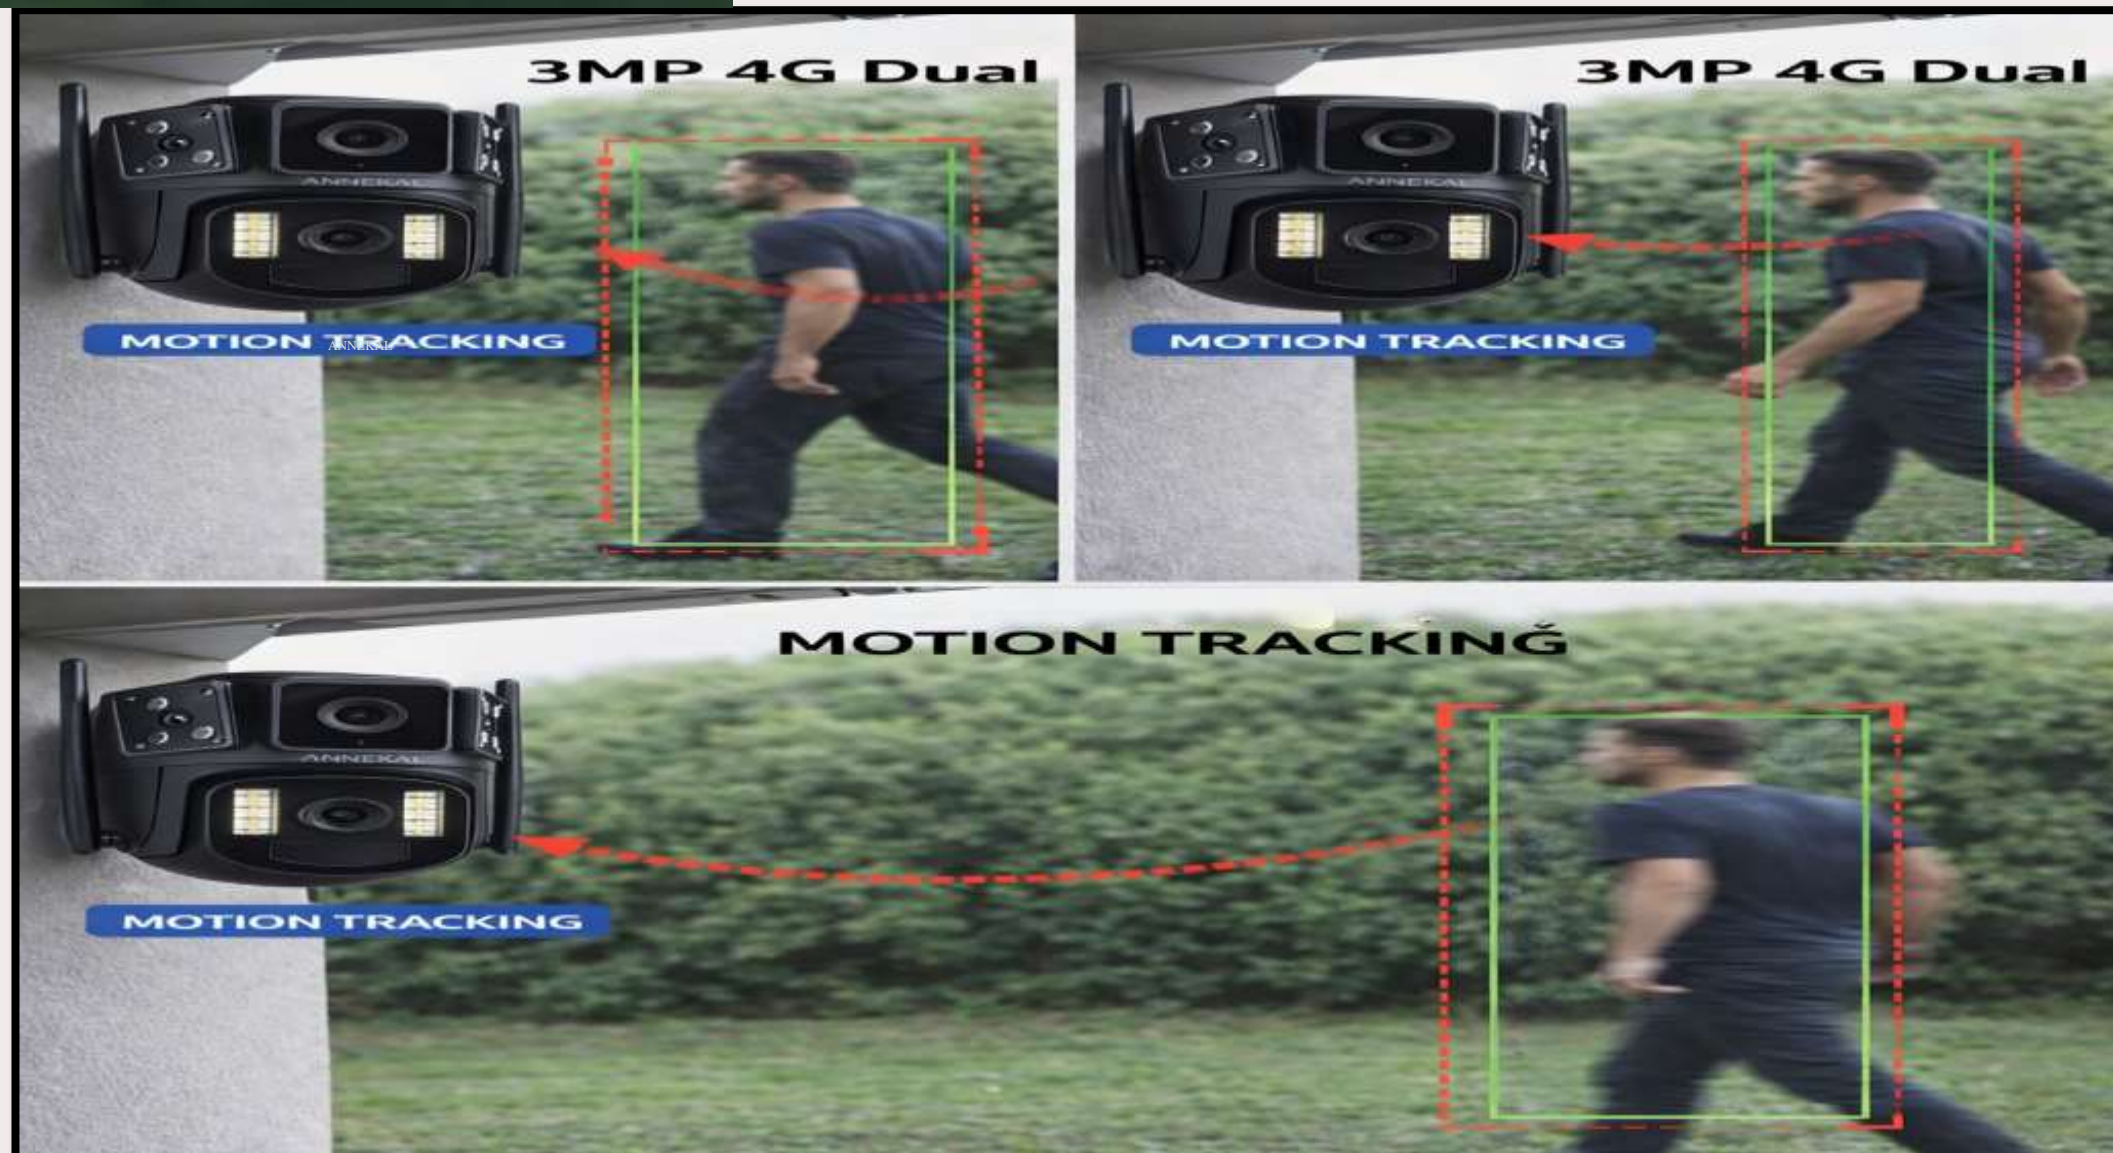

Advanced Data Security

Advanced security technologies, ensuring all videos, recordings, and user information remain safe, private, and encrypted at every stage.

Dual Screens Video

PTZ LENS

4MP
ANNEKAL + O – KAM PRO

FIXED LENS

4MP 4G WIFI DUAL LENS PAN/TILT Camera

Designed to represent an enhanced picture quality in Quad HD video so that every detail can be viewed with vivid clarity and a pixilated video feed can be avoided.

Supports Motion Tracking

Motion Tracking – Smart Security That Follows Every Move
Stay one step ahead with Intelligent Motion Tracking.
The camera automatically detects movement and smoothly follows the subject in real time, ensuring nothing goes unnoticed.

355° View/Ultra HD

Total Coverage. Zero Blind Spots. Experience complete protection with a **355° panoramic camera view**. Designed to cover every angle, this smart camera ensures no movement goes unseen. Covers the 355° entire area with smooth horizontal and vertical rotation.