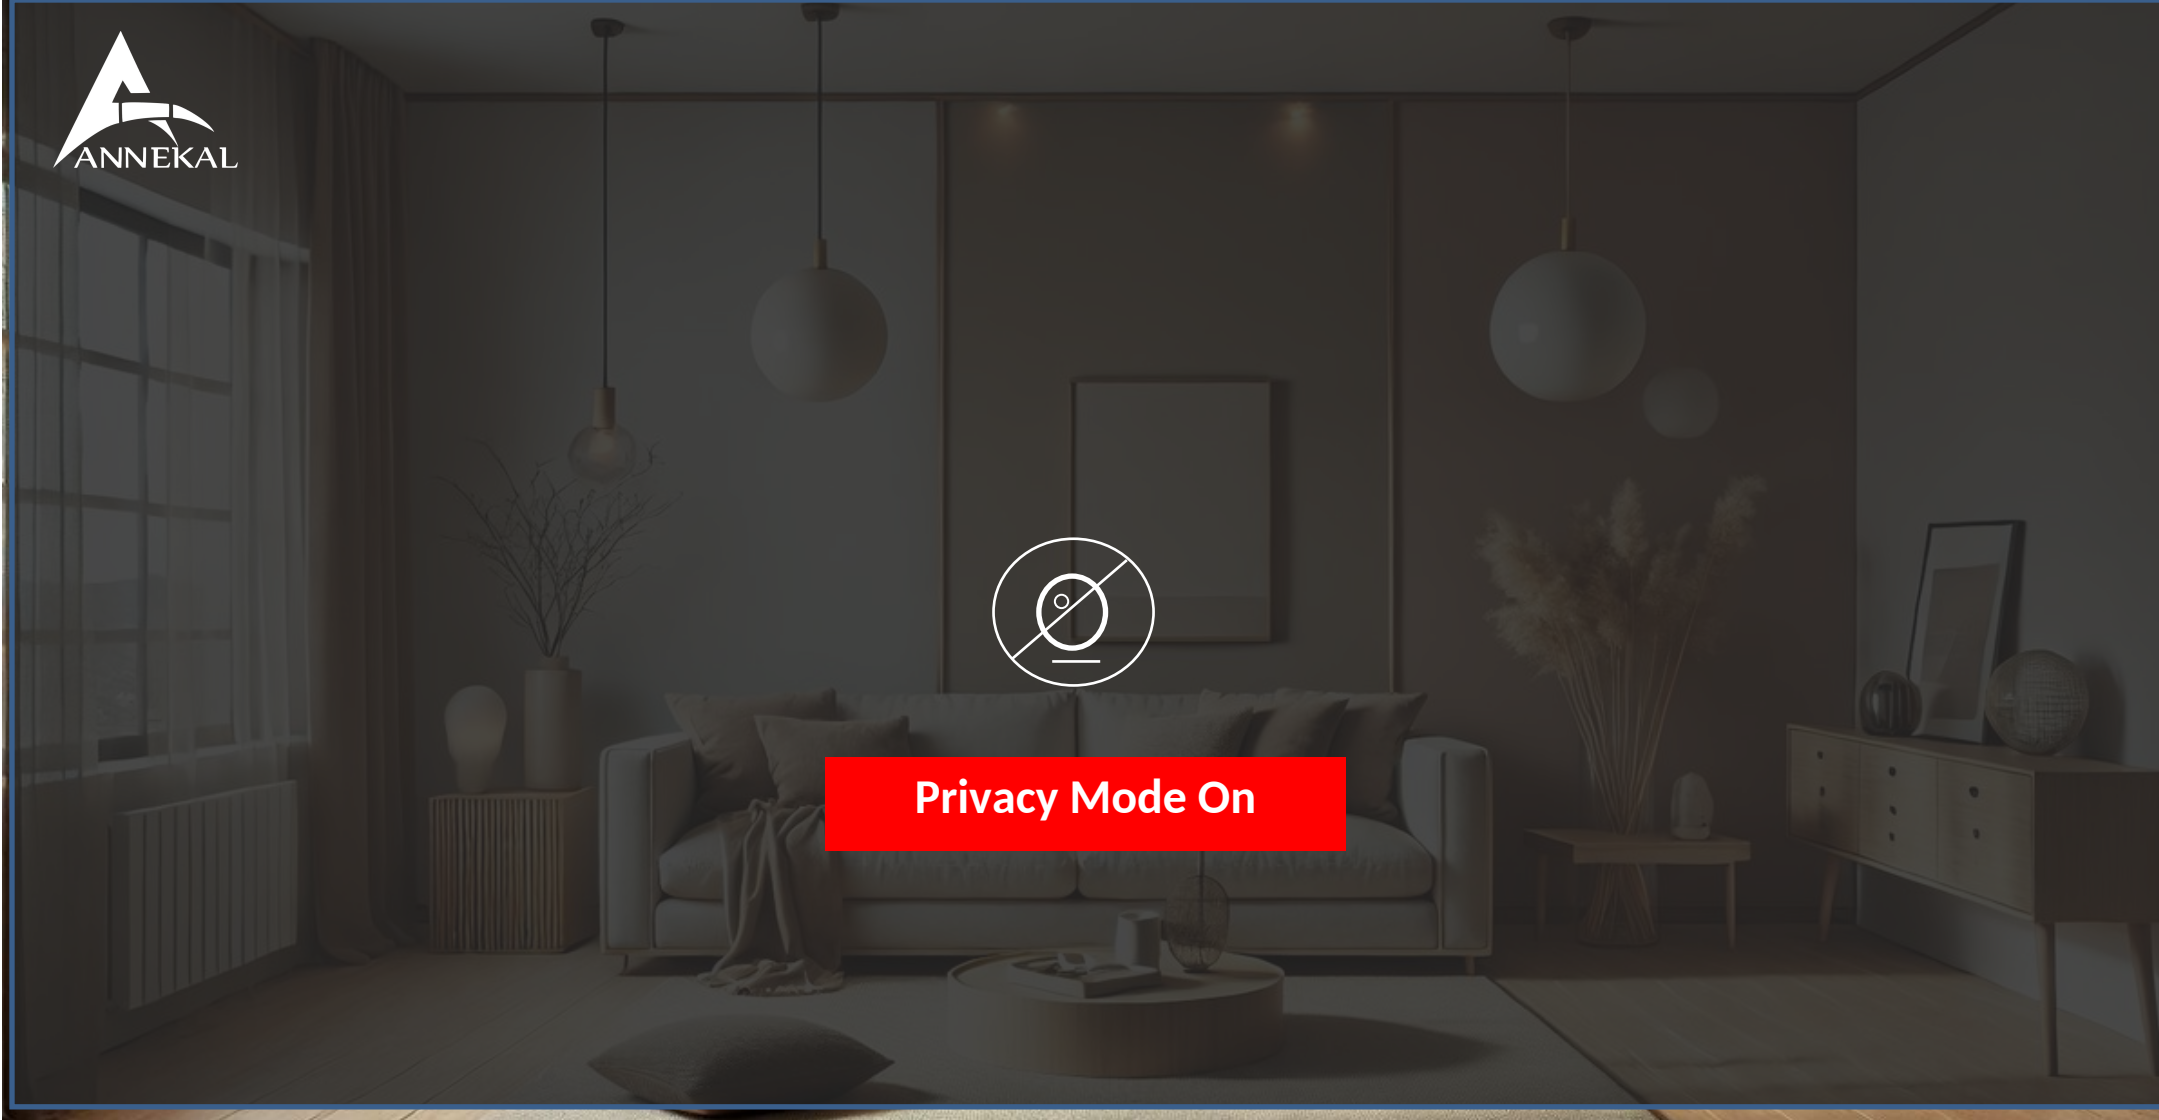

Privacy Mode

Your Space. Your Control. With **Privacy Mode**, your camera respects your personal moments by instantly disabling live view and recording whenever you choose. **Privacy Mode - Security when you need it. Privacy when you don't.**

IR Night Vision/ IR Color Night

Clear Security Even in Complete Darkness
Protect your space day and night with advanced **IR Night Vision** technology. The camera automatically switches to infrared mode, delivering clear black-and-white footage even in zero light.

IR Night Vision

SEE CLEARLY IN THE DARK