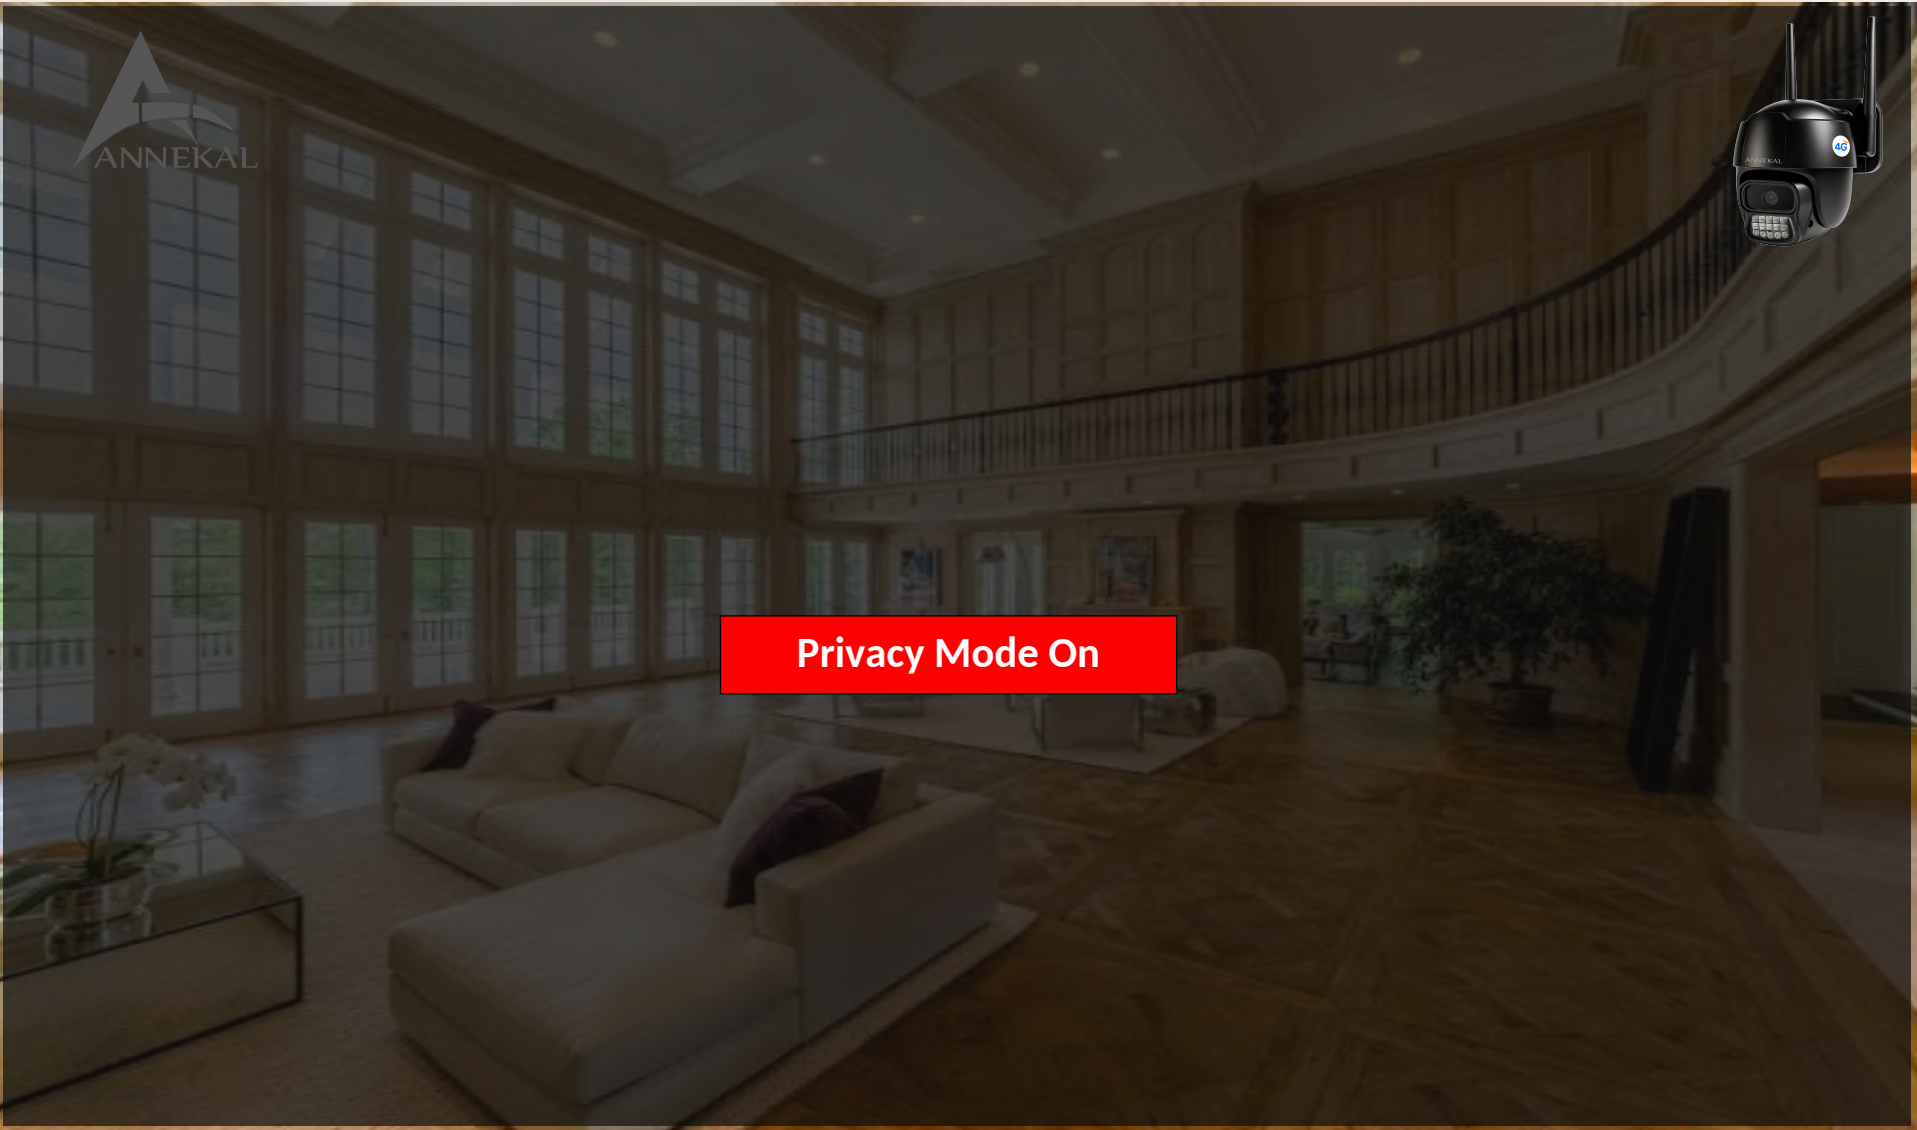

350° View

Total Coverage. Zero Blind Spots. Experience complete protection with a **350° panoramic camera view**. Designed to cover every angle, this smart camera ensures no movement goes unseen. Covers the 350° entire area with smooth horizontal and vertical rotation.